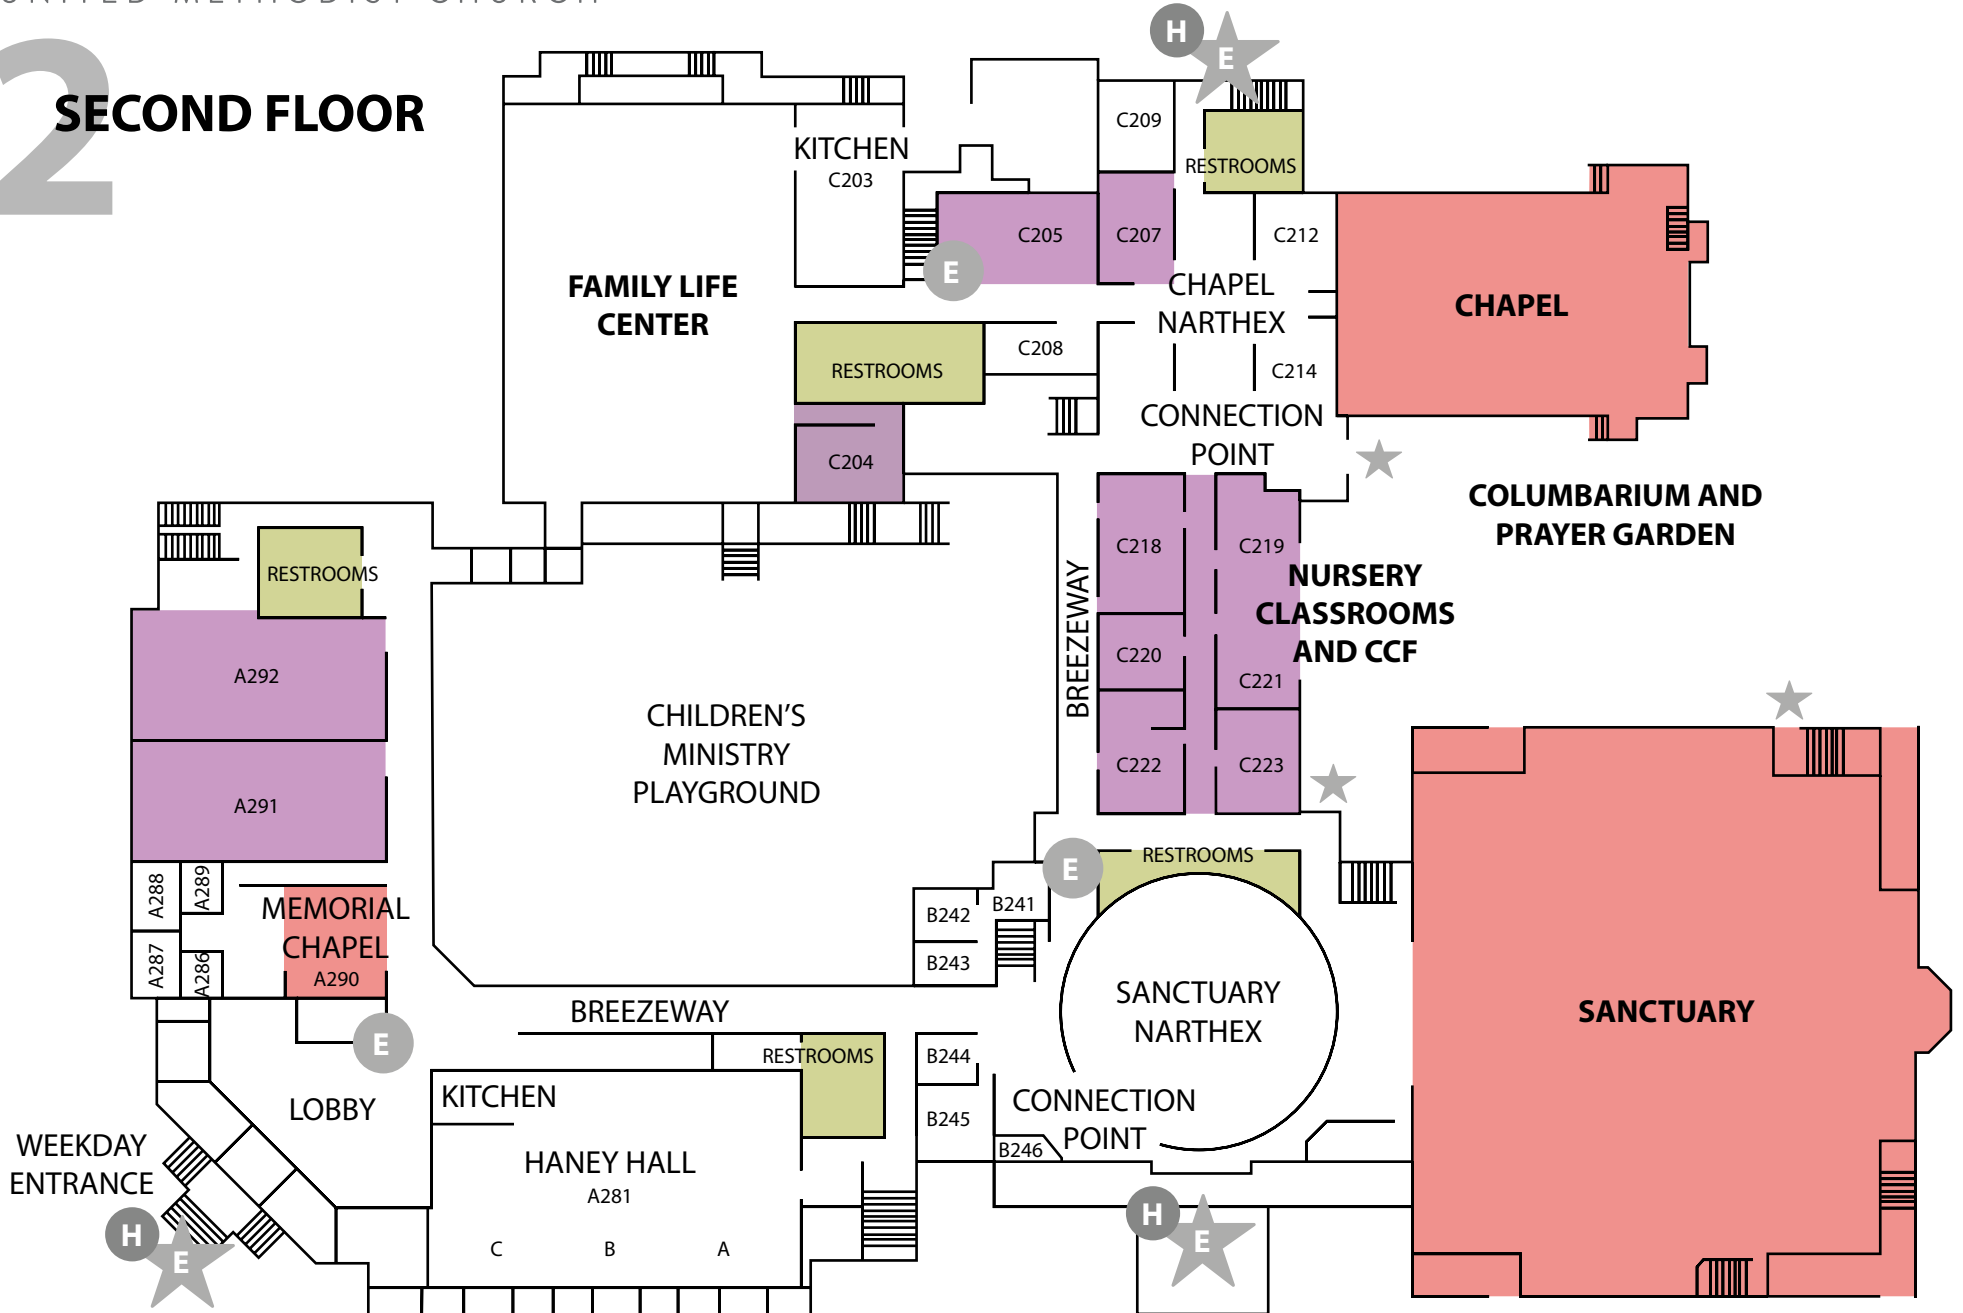

BRENTWOOD
UNITED METHODIST CHURCH

BUILDING MAP LEGEND

 CLASSROOMS

 WORSHIP CENTERS

 RESTROOMS

 BUILDING ENTRANCE

 ELEVATOR ACCESS

 HANDICAP ENTRANCE

FIRST FLOOR

BRENTWOOD
UNITED METHODIST CHURCH

BUILDING MAP LEGEND

 CLASSROOMS

 WORSHIP CENTERS

 RESTROOMS

 BUILDING ENTRANCE

 ELEVATOR ACCESS

 HANDICAP ENTRANCE

2 SECOND FLOOR

BRENTWOOD
UNITED METHODIST CHURCH

BUILDING MAP LEGEND

 CLASSROOMS

 WORSHIP CENTERS

 RESTROOMS

 BUILDING ENTRANCE

 ELEVATOR ACCESS

 HANDICAP ENTRANCE

3 THIRD FLOOR

BRENTWOOD
UNITED METHODIST CHURCH

BUILDING MAP LEGEND

 CLASSROOMS

 WORSHIP CENTERS

 RESTROOMS