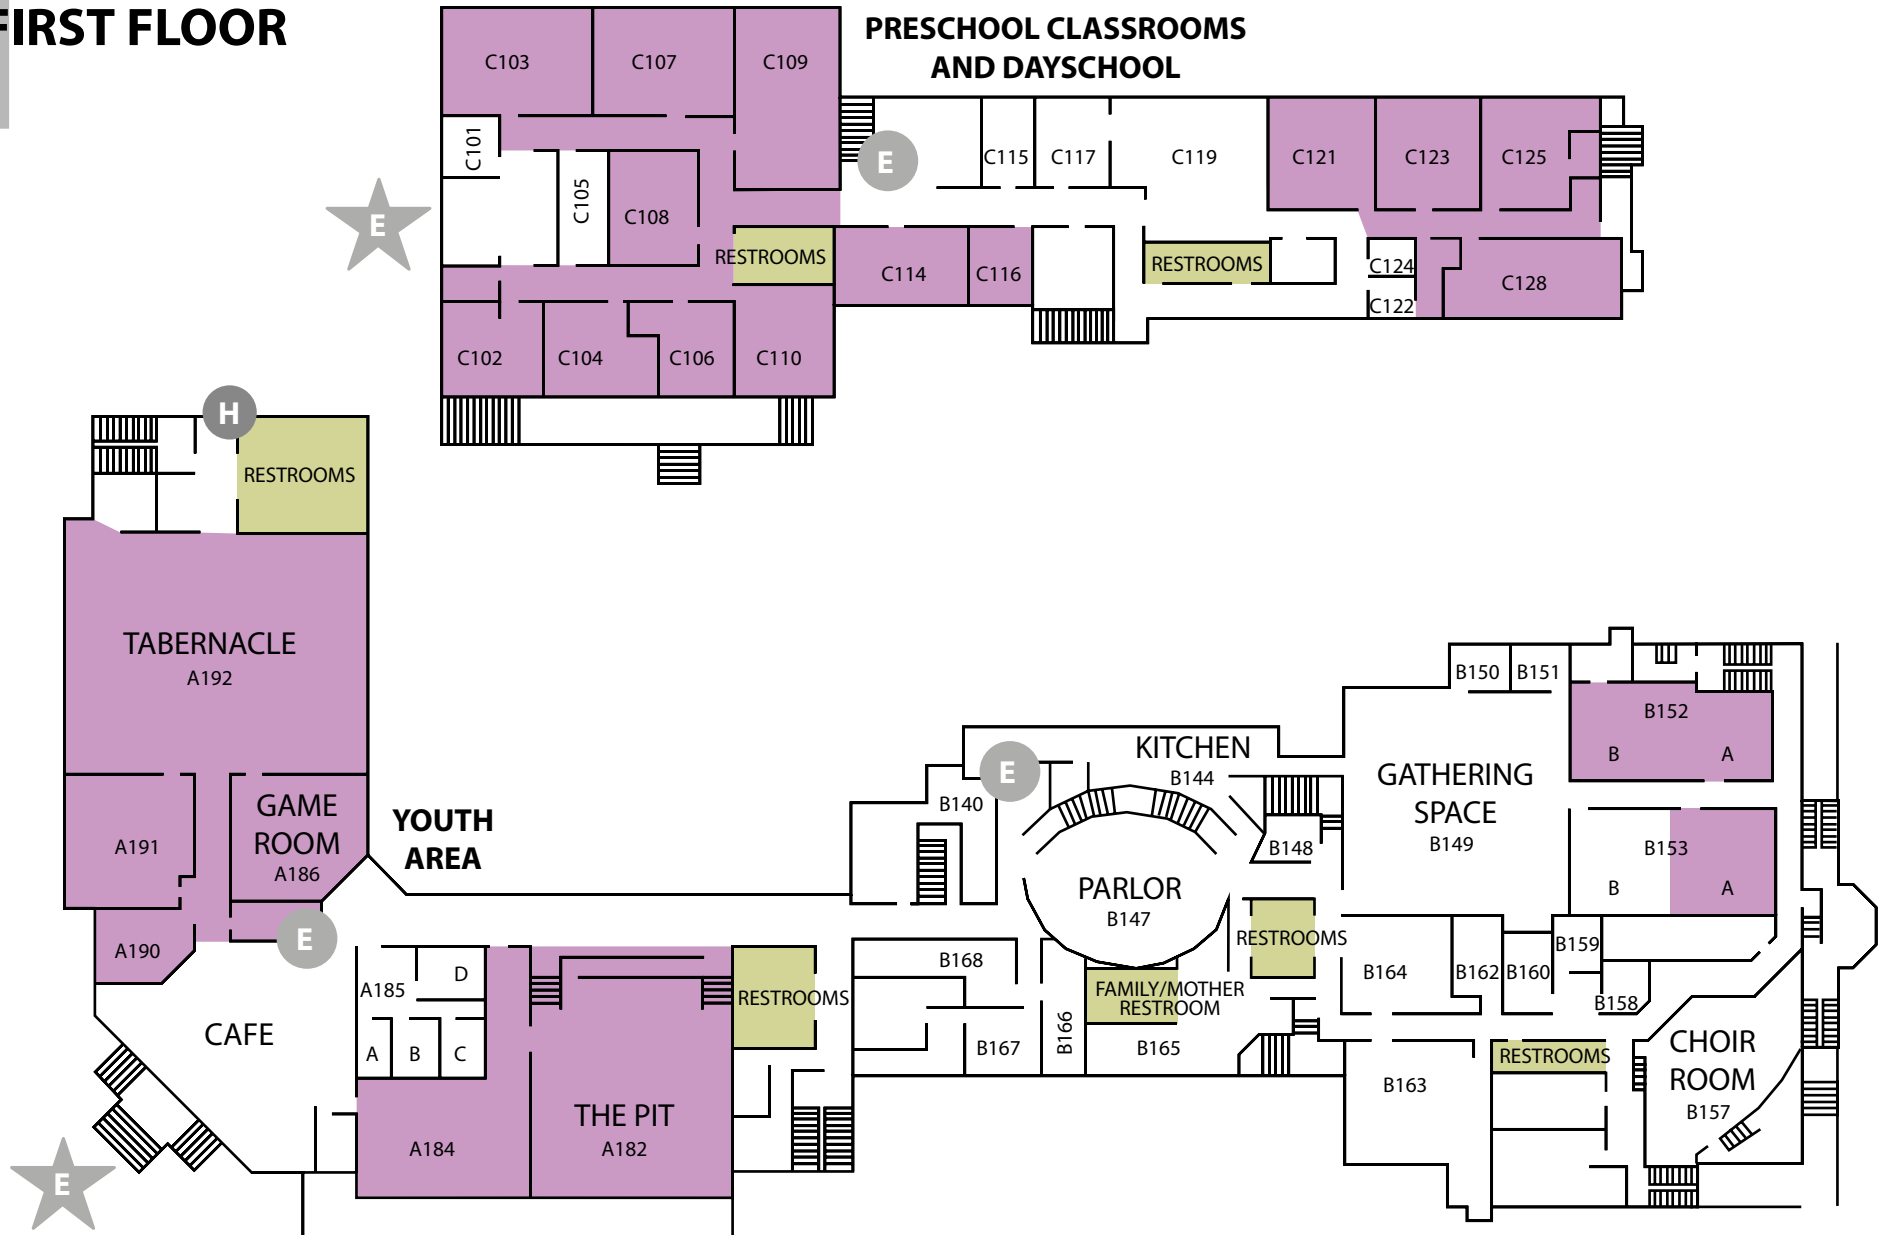

BRENTWOOD
UNITED METHODIST CHURCH

BUILDING MAP LEGEND

 CLASSROOMS

 WORSHIP CENTERS

 RESTROOMS

 BUILDING ENTRANCE

 ELEVATOR ACCESS

 HANDICAP ENTRANCE

FIRST FLOOR

BRENTWOOD
UNITED METHODIST CHURCH

BUILDING MAP LEGEND

 CLASSROOMS

 WORSHIP CENTERS

 RESTROOMS

 BUILDING ENTRANCE

 ELEVATOR ACCESS

 HANDICAP ENTRANCE

2 SECOND FLOOR

BRENTWOOD
UNITED METHODIST CHURCH

BUILDING MAP LEGEND

 CLASSROOMS

 WORSHIP CENTERS

 RESTROOMS

 BUILDING ENTRANCE

 ELEVATOR ACCESS

 HANDICAP ENTRANCE

3 THIRD FLOOR

BRENTWOOD
UNITED METHODIST CHURCH

BUILDING MAP LEGEND

 CLASSROOMS

 WORSHIP CENTERS

 RESTROOMS