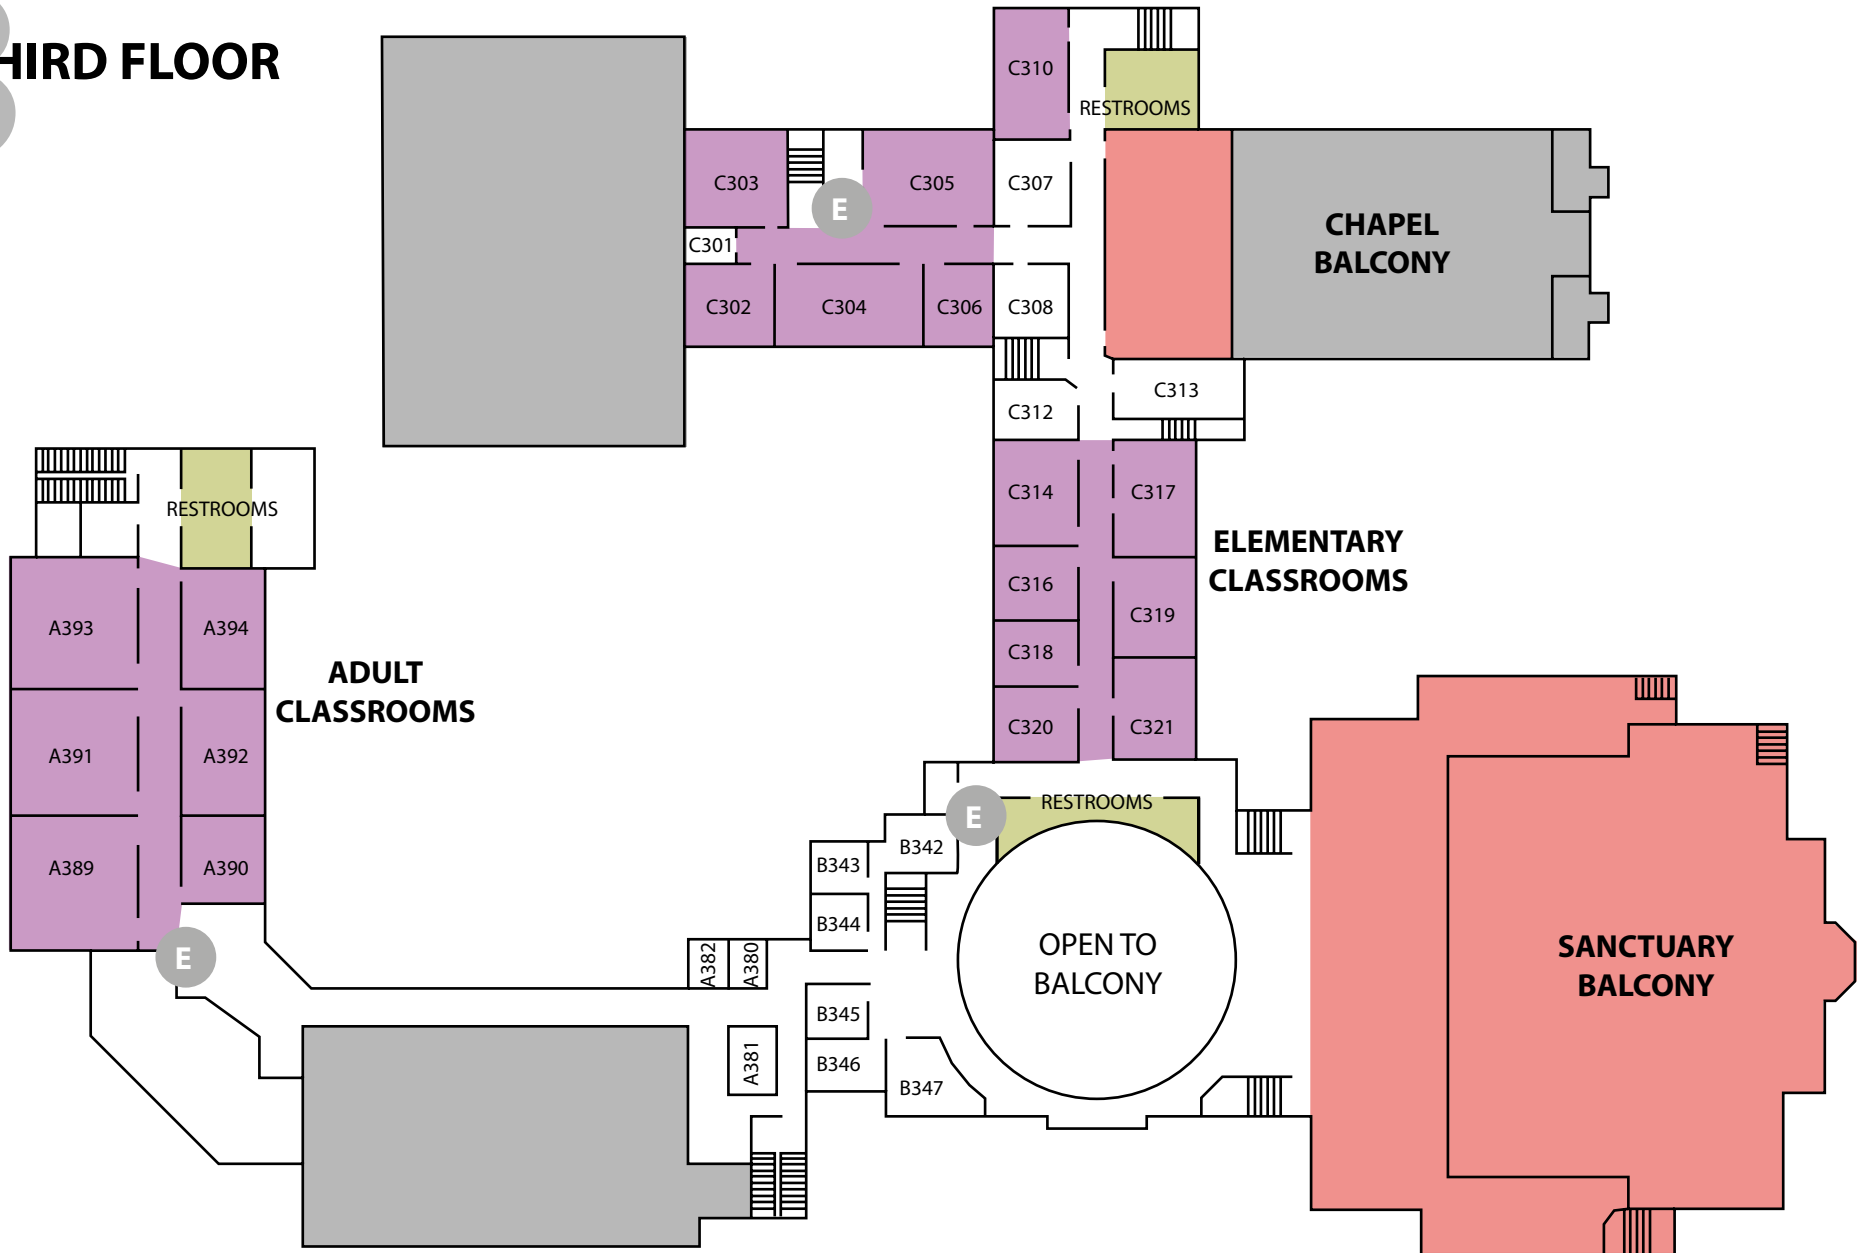

FIRST FLOOR

BRENTWOOD
UNITED METHODIST CHURCH

BUILDING MAP LEGEND

 CLASSROOMS

 WORSHIP CENTERS

 RESTROOMS

 BUILDING ENTRANCE

 ELEVATOR ACCESS

 HANDICAP ENTRANCE

2 SECOND FLOOR

BRENTWOOD
UNITED METHODIST CHURCH

BUILDING MAP LEGEND

 CLASSROOMS

 WORSHIP CENTERS

 RESTROOMS

 BUILDING ENTRANCE

 ELEVATOR ACCESS

 HANDICAP ENTRANCE

3 THIRD FLOOR

BRENTWOOD
UNITED METHODIST CHURCH

BUILDING MAP LEGEND

 CLASSROOMS

 WORSHIP CENTERS

 RESTROOMS