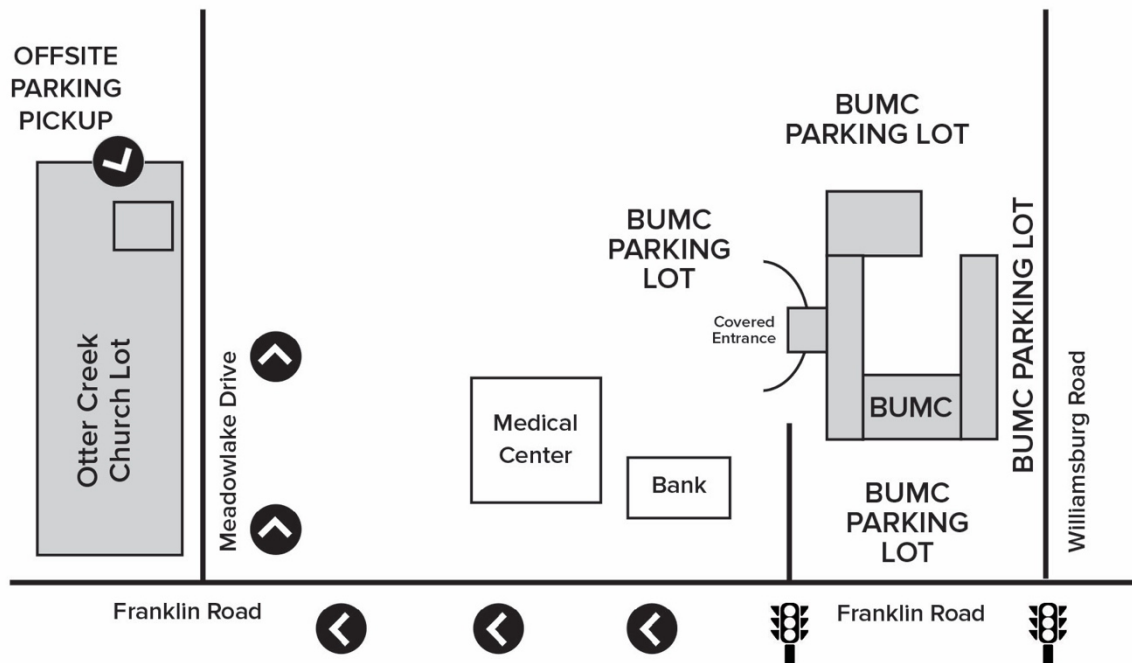

Parking Information and Shuttle Schedule

2017 Tennessee Annual Conference

Please park only at the Brentwood UMC campus or designated offsite parking location.

- Offsite parking is available at Otter Creek Church (409 Franklin Road) located south of BUMC (Refer to map below)
- Shuttle service is provided to offsite parking lot
- **NO PARKING** areas on BUMC campus:
 - Grassy areas, along neighborhood streets, or residential yards
 - Under covered entrance or in fire lanes
- **NO PARKING** in bank lots, the Medical Center Building, or any other area business lots between 6 am and 6 pm

Shuttle Schedule To and From Offsite Parking

Sunday	2 – 9 pm
Monday	7:30 am – 6 pm
Tuesday	7:30 am – 10 pm